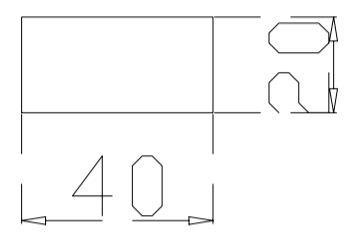

E-ECONOMIC

BELKA ŁĄCZĄCA DO DOSTAWKI
CONNECTING BEAM FOR SIDE DESK
EB 08-D, EB 10-D

MILA DESIGN

EB 08-D
* 800 mm

EB 10-D
* 1000 mm

* DO BLATU I FOR TOP