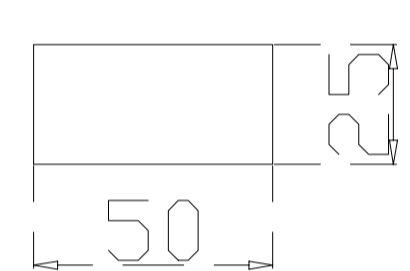

E-CONOMIC

STELAŽ
STEEL LEGS
EC 5207-Z

MILA DESIGN

EC 5207-Z
* 700 mm