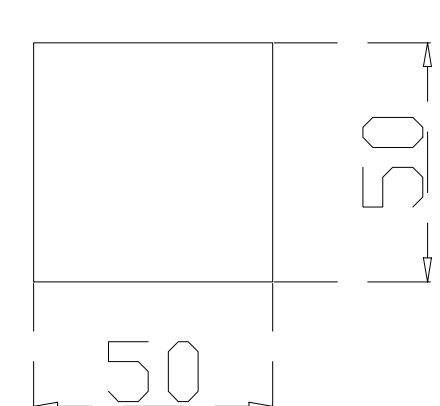

# E-CONOMIC

STELAŽ  
STEEL LEGS  
EC 5507

# MILA DESIGN

EC 5507  
\* 700 mm