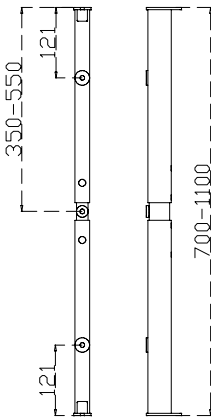

MOBI-Q MOBILAR

BELKA ŁĄCZĄCA REGULOWANA
FLEXIBLE CONNECTING BEAM
MBR 08-12, MBR 12-18, MBR 16-22

MILA DESIGN

MBR 08-12
* 800-1200 mm

MBR 12-18
* 1200-1800 mm

MBR 16-22
* 1600-2200 mm