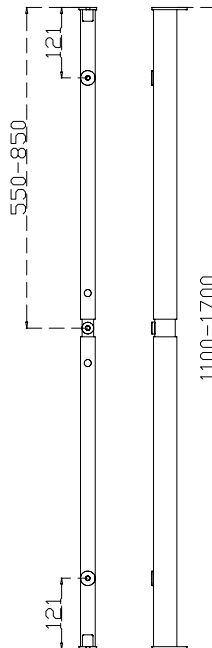

MOBI-Q MOBILAR

BELKA ŁĄCZĄCA REGULOWANA
FLEXIBLE CONNECTING BEAM
MBR 08-12, MBR 12-18, MBR 16-22

MILA DESIGN

MBR 08-12
* 800-1200 mm

MBR 12-18
* 1200-1800 mm

MBR 16-22
* 1600-2200 mm