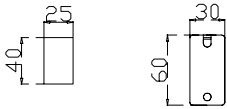

MOBI-Q MOBILAR

BELKA ŁĄCZĄCA REGULOWANA
FLEXIBLE CONNECTING BEAM
MBR 08-12, MBR 12-18, MBR 16-22

MILA DESIGN

MBR 08-12
* 800-1200 mm

MBR 12-18
* 1200-1800 mm

MBR 16-22
* 1600-2200 mm