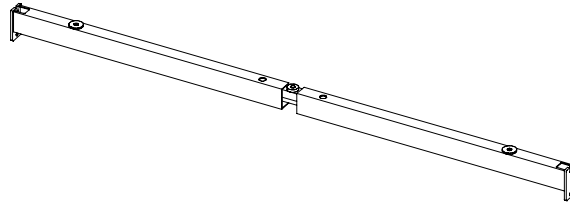

MOBI-Q MOBILAR

BELKA ŁĄCZĄCA REGULOWANA
FLEXIBLE CONNECTING BEAM
MBR 08-12, MBR 12-18, MBR 16-22

MILA DESIGN

MBR 08-12
* 800-1200 mm

MBR 12-18
* 1200-1800 mm

MBR 16-22
* 1600-2200 mm