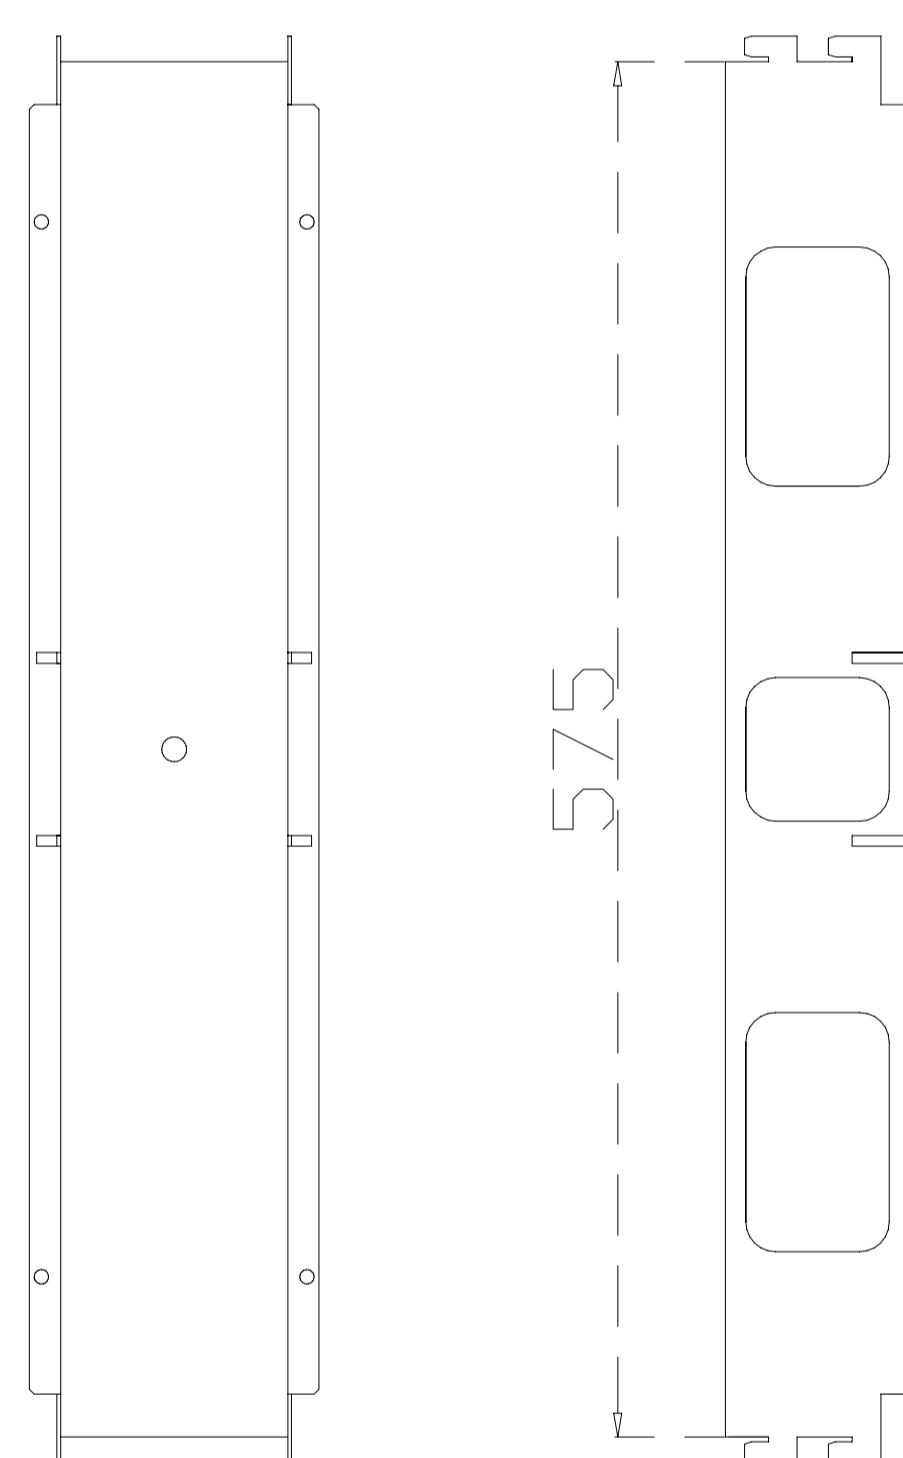

GRUPA VII GROUP VII

ŁĄCZNIK CALL CENTRE
CALL CENTRE CONNECTOR
ST 957 / 12, ST 957 / 14, ST 957 / 16

MILA DESIGN

ST 957 / 12
* 1200 mm

ST 957 / 14
* 1400 mm

ST 957 / 16
* 1600 mm