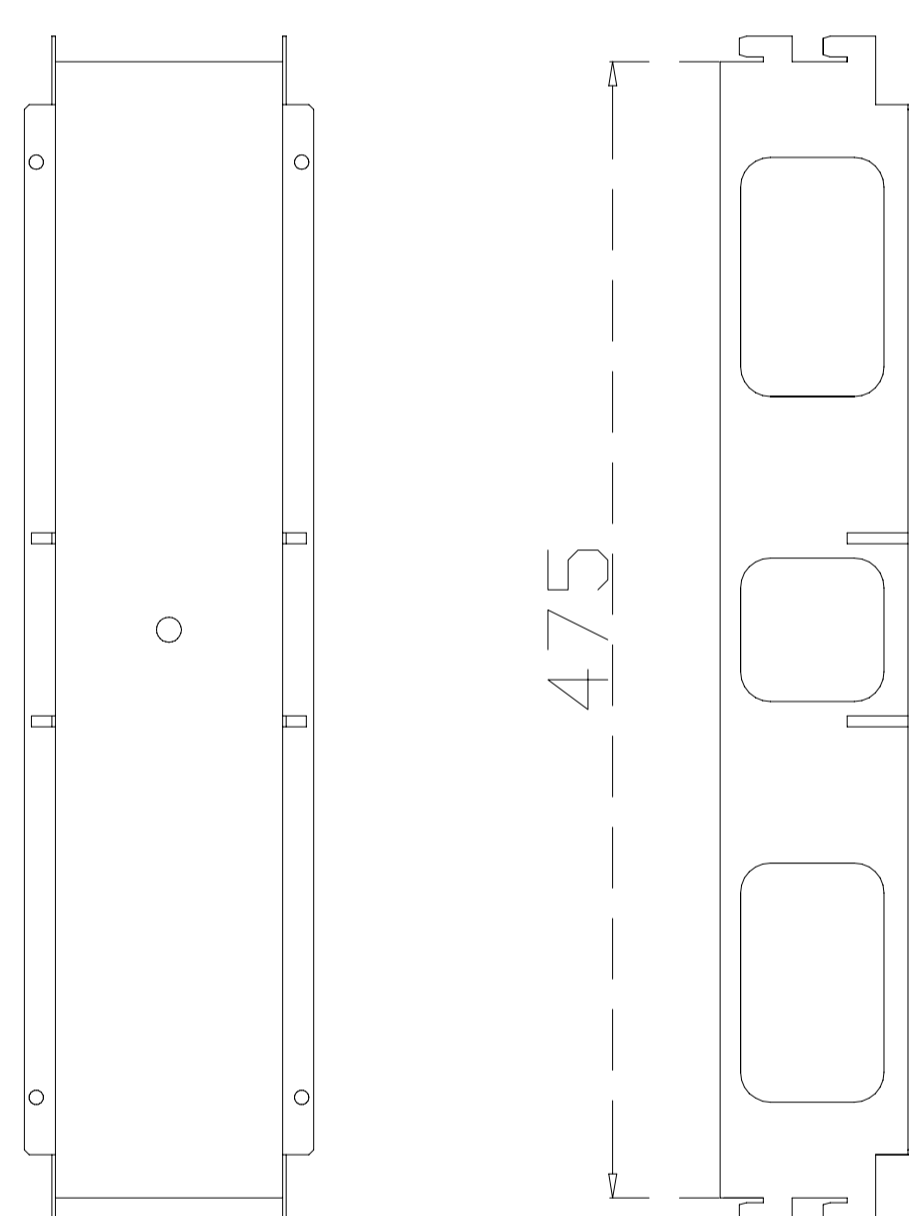

GRUPA VII GROUP VII

ŁĄCZNIK CALL CENTRE
CALL CENTRE CONNECTOR
ST 957 / 12, ST 957 / 14, ST 957 / 16

MILA DESIGN

ST 957 / 12
* 1200 mm

ST 957 / 14
* 1400 mm

ST 957 / 16
* 1600 mm