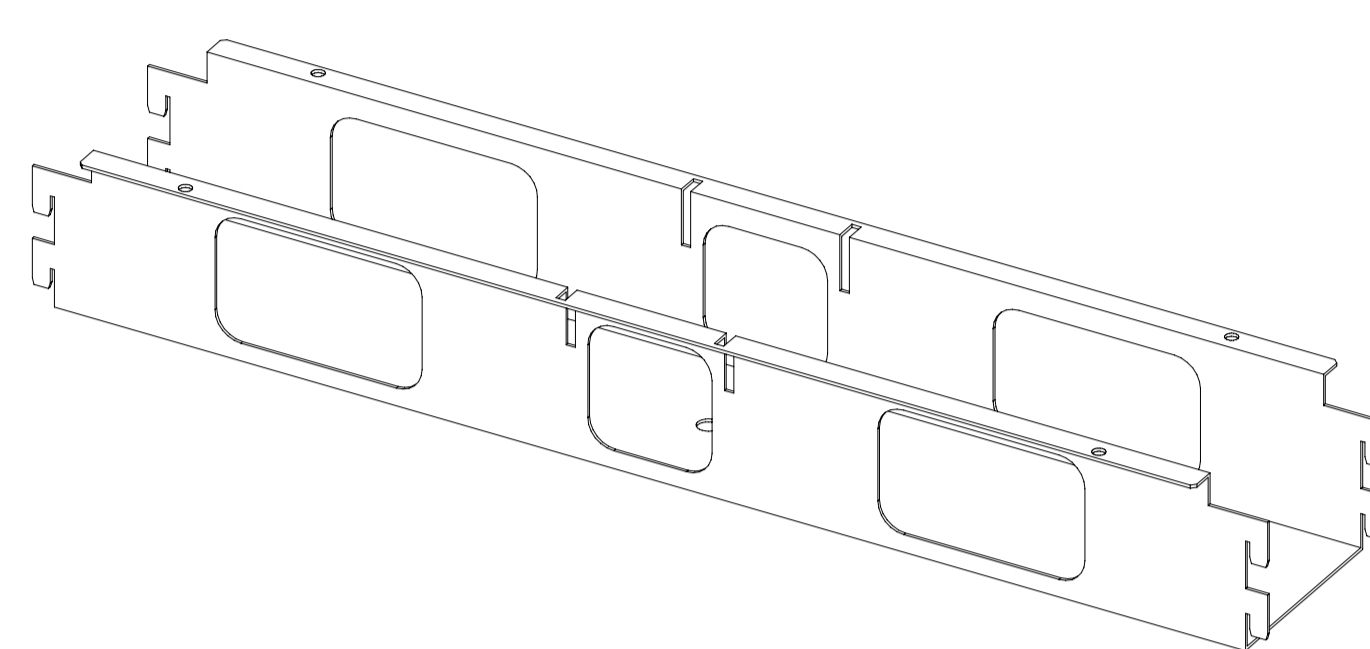

GRUPA VII GROUP VII

ŁĄCZNIK CALL CENTRE
CALL CENTRE CONNECTOR
ST 957 / 12, ST 957 / 14, ST 957 / 16

MILA DESIGN

ST 957 / 12
* 1200 mm

ST 957 / 14
* 1400 mm

ST 957 / 16
* 1600 mm