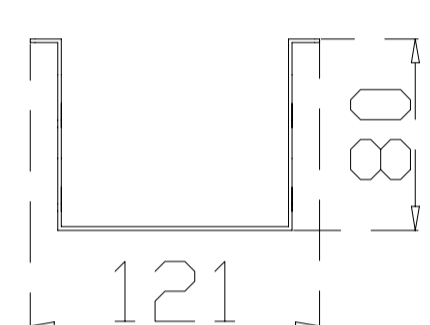

GRUPA VII GROUP VII

ŁĄCZNIK CALL CENTRE
CALL CENTRE CONNECTOR
ST 957 / 12, ST 957 / 14, ST 957 / 16

MILA DESIGN

ST 957 / 12
* 1200 mm

ST 957 / 14
* 1400 mm

ST 957 / 16
* 1600 mm